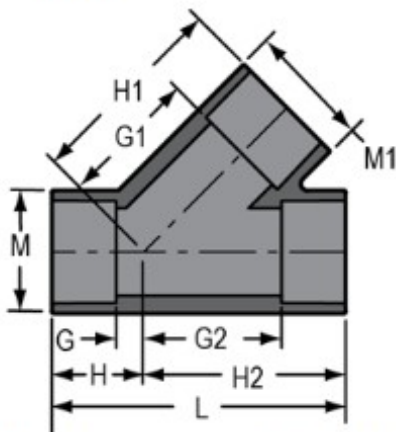

Part No: 875-020

Schedule 80 PVC & CPVC

Wye

Desc: 2 PVC WYE SOC SCH80 235PSI

Part Code: 080

Weight(lbs): 1.206

Weight(kg): 0.547

Weight(gm): 547

Size: 2"

Color: GRAY

Material: PVC

Connection Socket x Socket x Socket

Type Standard

G = 5/8

G1 = 3- 7/32

G2 = 3- 7/32

H = 2- 5/32

H1 = 4-23/32

H2 = 4-23/32

L = 6- 7/8

M = 2- 7/8

M1 = 2- 7/8