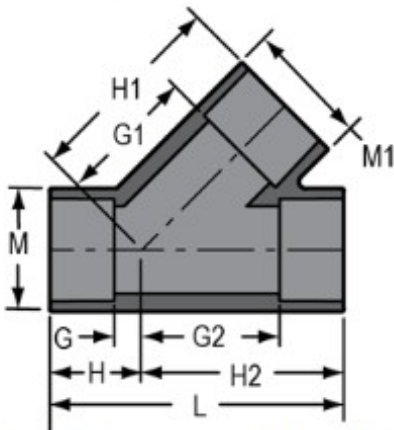

Part No: 875-030

Schedule 80 PVC & CPVC

Wye

Desc: 3 PVC WYE SOC SCH80 150PSI

Part Code: 080

Weight(lbs): 3

Weight(kg): 1.361

Weight(gm): 1361

Size: 3"

Color: GRAY

Material: PVC

Connection Socket x Socket x Socket

Type Standard

G = 31/32

G1 = 4-3/4

G2 = 4-3/4

H = 2-7/8

H1 = 6-5/8

H2 = 6-5/8

L = 9-1/2

M = 4-3/16

M1 = 4-3/16