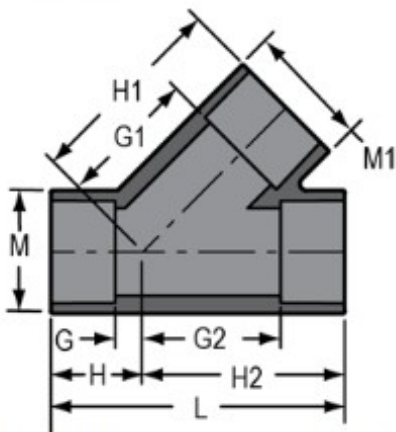

Part No: 875-040

Schedule 80 PVC & CPVC

Wye

Desc: 4 PVC WYE SOC SCH80 150PSI

Part Code: 080

Weight(lbs): 5.165

Weight(kg): 2.343

Weight(gm): 2343

Size: 4"

Color: GRAY

Material: PVC

Connection Socket x Socket x Socket

Type Standard

G = 1-7/32

G1 = 6-1/32

G2 = 6-1/32

H = 3-15/32

H1 = 8-9/32

H2 = 8-9/32

L = 11-3/4

M = 5-1/4

M1 = 5-1/4