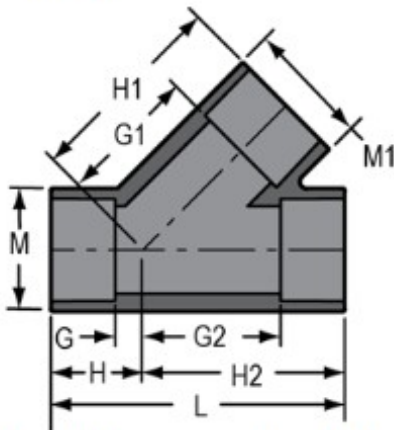

Part No: 875-060

Schedule 80 PVC & CPVC

Wye

Desc: 6 PVC WYE SOC SCH80 150PSI

Part Code: 080

Weight(lbs): 12.17

Weight(kg): 5.52

Weight(gm): 5520

Size: 6"

Color: GRAY

Material: PVC

Connection Socket x Socket x Socket

Type Standard

G = 1-13/32

G1 = 8-21/32

G2 = 8-1/16

H = 4-13/32

M = 7-9/16

M1 = 7-9/16

H1 = 11-21/32

H2 = 11-1/16

L = 15-15/32