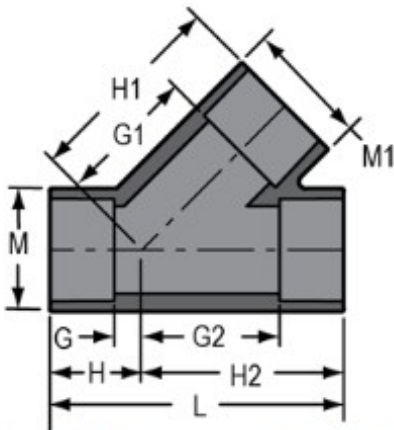

Part No: 875-080

Schedule 80 PVC & CPVC

Wye

Desc: 8 PVC WYE SOC SCH80 100PSI

Part Code: 080

Weight(lbs): 25.878

Weight(kg): 11.738

Weight(gm): 11738

Size: 8"

Color: GRAY

Material: PVC

Connection Socket x Socket x Socket

Type Standard

H2 = 15-9/32

L = 21- 5/16

M = 9- 3/4

M1 = 9- 3/4

G = 2-1/32

G1 = 11-9/32

G2 = 11-9/32

H = 6-1/32

H1 = 15-9/32