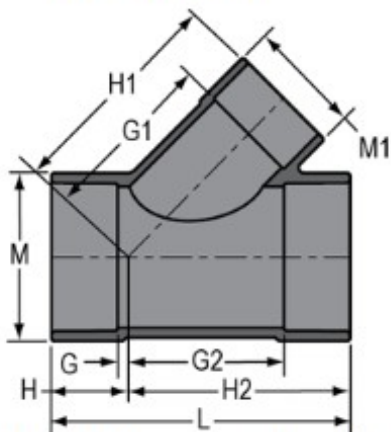

Part No: 875-336

Schedule 80 PVC & CPVC

Wye

Desc: 3X1-1/4 PVC RED WYE SOC SCH80 150PSI

Part Code: 080

Weight(lbs): 3.631

Weight(kg): 1.647

Weight(gm): 1647

Size: 3"X3"X1-1/4"

Color: GRAY

Material: PVC

Connection Socket x Socket x Socket

Type Reduction

M1 = 4-3/16

G2 = 4-3/4

H = 2-7/8

H1 = 7-1/32

H2 = 6-5/8

L = 9-1/2

M = 4-3/16

G = 31/32

G1 = 5-3/4