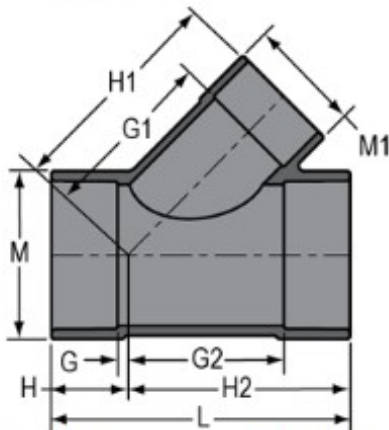

Part No: 875-337

Schedule 80 PVC & CPVC

Wye

Desc: 3X1-1/2 PVC RED WYE SOC SCH80 150PSI

Part Code: 080

Weight(lbs): 3.633

Weight(kg): 1.648

Weight(gm): 1648

Size: 3"X3"X1-1/2"

Color: GRAY

Material: PVC

Connection Socket x Socket x Socket

Type Reduction

G = 31/32

G1 = 5-3/4

G2 = 4-3/4

H = 2-7/8

H1 = 7-1/32

H2 = 6-5/8

L = 9-1/2

M = 4-3/16

M1 = 4-3/16