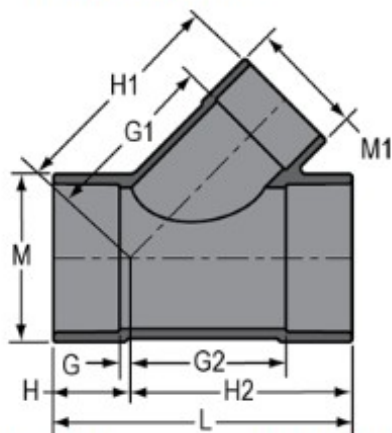

Part No: 875-339

Schedule 80 PVC & CPVC

Wye

Desc: 3X2-1/2 PVC RED WYE SOC SCH80 150PSI

Part Code: 080

Weight(lbs): 3.371

Weight(kg): 1.529

Weight(gm): 1529

Size: 3"X3"X2-1/2"

Color: GRAY

Material: PVC

Connection Socket x Socket x Socket

Type Reduction

L = 8-3/4

M = 4-3/16

M1 = 4-3/16

G = 7/8

G1 = 4-1/8

G2 = 4-21/32

H = 2-3/4

H1 = 6-3/4

H2 = 6