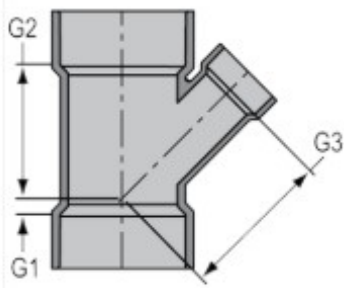

**Part No:** P601-623C

**LabWaste®**

**Wye**

**Desc:** 10X10X3 CPVC L/W RED WYE HUBXHUBXHUB

**Part Code:** 159

**Weight(lbs):** 32.587

**Weight(kg):** 14.781

**Weight(gm):** 14781

**Size:**

**Color:** GRAY

**Material:** CPVC

**Type** Reducing 45° Wye

**Connection** All Hub

**G2** = 10-31/32

**G3** = 14-3/16

**G1** = 3/16