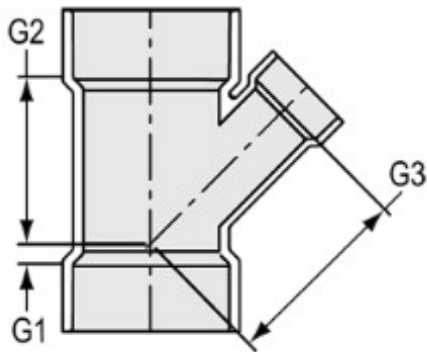

Part No: P601-626

DWV

Wye

Desc: 10X10X6 PVC DWV RD WYE HUBXHUBXHUB

Part Code: 052

Weight(lbs): 28.208

Weight(kg): 12.795

Weight(gm): 12795

Size: 10"X10"X6"

Color: WHITE

Material: PVC

Type Reducing Wye

Connection All Hub

G1 = 3/16

G2 = 11

G3 = 12