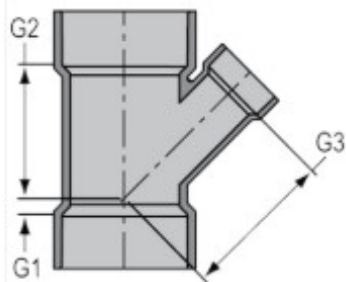

Part No: P601-661C

LabWaste®

Wye

Desc: 12X12X2 CPVC L/W RED WYE HUBXHUBXHUB

Part Code: 159

Weight(lbs): 69.812

Weight(kg): 31.666

Weight(gm): 31666

Size: 12 X 12 X 2

Color: GRAY

Material: CPVC

Type Reducing 45° Wye

Connection All Hub

G1 = 3-3/16

G2 = 16-3/16

G3 = 22-1/2