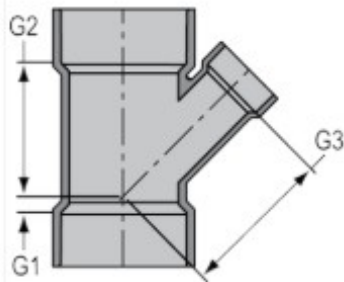

**Part No:** P601-664C

**LabWaste®**

**Wye**

**Desc:** 12X12X4 CPVC L/W RED WYE HUBXHUBXHUB

**Part Code:** 159

**Weight(lbs):** 61.729

**Weight(kg):** 28

**Weight(gm):** 28000

**Size:** 12 X 12 X 4

**Color:** GRAY

**Material:** CPVC

**Type** Reducing 45° Wye

**Connection** All Hub

**G1 =** 3-3/16

**G2 =** 16-3/16

**G3 =** 21-5/16