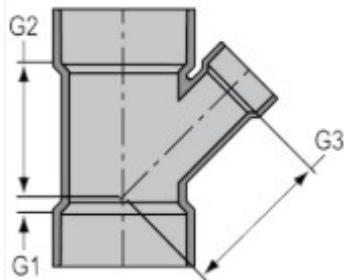

Part No: P601-666C

LabWaste®

Wye

Desc: 12X12X6 CPVC L/W RED WYE HUBXHUBXHUB

Part Code: 159

Weight(lbs): 61.139

Weight(kg): 27.732

Weight(gm): 27732

Size: 12 X 12 X 6

Color: GRAY

Material: CPVC

Type Reducing 45° Wye

Connection All Hub

G1 = 3-3/16

G3 = 20-1/16

G2 = 16-3/16