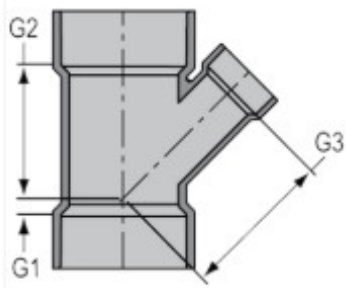

Part No: P601-668C

LabWaste®

Wye

Desc: 12X12X8 CPVC L/W RED WYE HUBXHUBXHUB

Part Code: 159

Weight(lbs): 56.527

Weight(kg): 25.64

Weight(gm): 25640

Size: 12 X 12 X 8

Color: GRAY

Material: CPVC

Type Reducing 45° Wye

Connection All Hub

G1 = 3-3/16

G2 = 16-3/16

G3 = 19