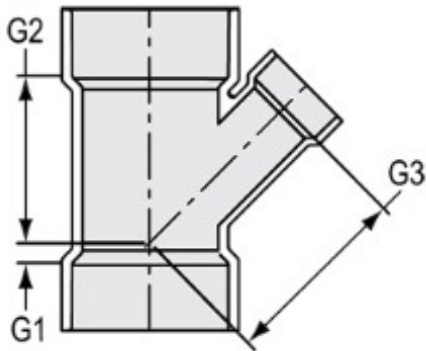

Part No: P601-670

DWV

Wye

Desc: 12X10 PVC DWV RED WYE ALL HUB

Part Code: 052

Weight(lbs): 54.278

Weight(kg): 24.62

Weight(gm): 24620

Size: 12"X12"X10"

Color: WHITE

Material: PVC

Type Reducing Wye

Connection All Hub

G1 = 3-3/16

G2 = 16-3/16

G3 = 17-1/2